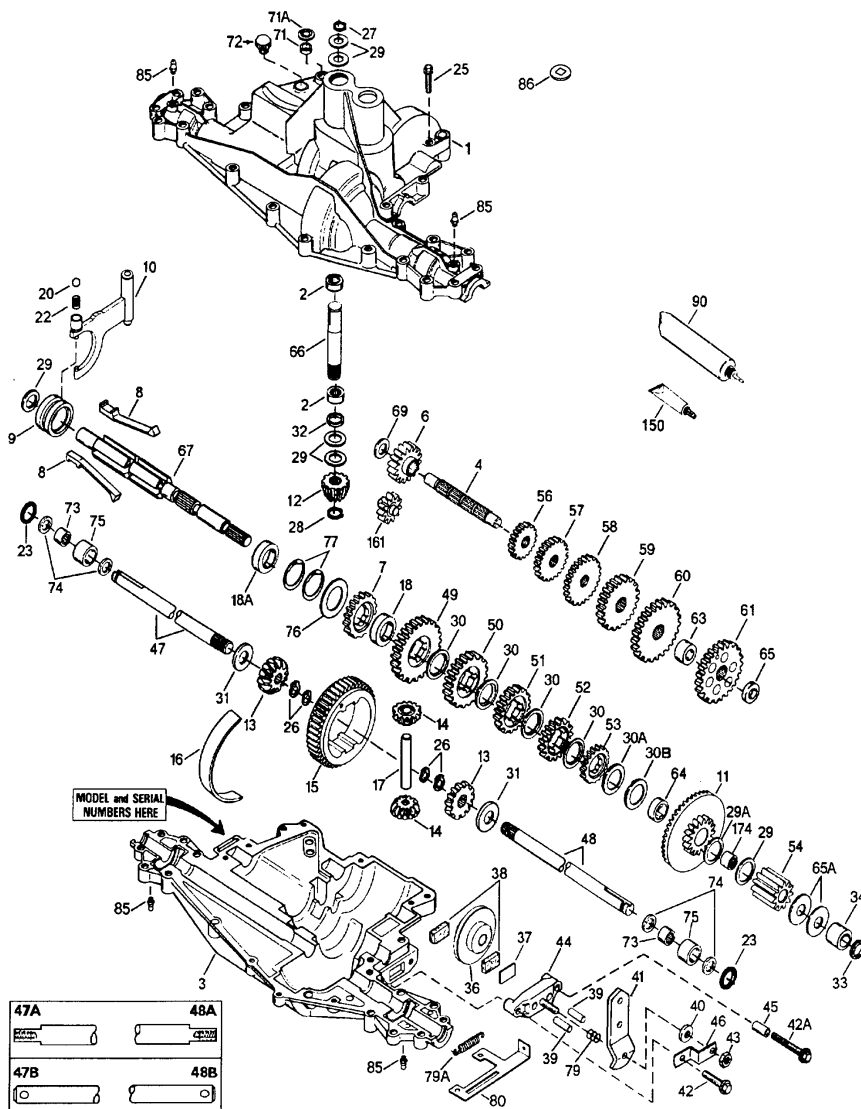

p915.2 915-915-012A / Transaxle

ILLUSTRATION SHOWS TYPICAL PARTS ONLY. ORDER BY PART NUMBER. PARTS NOT LISTED ARE SUPPLIED BY OEM.

Part List

p915.2 915-915-012A / Transaxle

REF #	ITEM #	DESCRIPTION	QTY	REMARK
1	772116	Transaxle Cover		
2	780086A	Needle Bearing		
3	770110	Transaxle Case		
4	776300	Countershaft (4.877" long)		
6	778281	Spur Gear (16 teeth)		
7	778278	Spur Gear (22 teeth)		
8	792160	Shifter Key		
9	784352	Shifter Collar		
10	784365	Shift Rod & Fork		
11	778261	Bevel Gear (44 & 16 teeth)		
12	778262	Input Bevel Pinion		
13	778221	Bevel Gear		
14	778068	Bevel Pinion Gear		
15	778260	Ring Gear		
16	786150	Bearing Strip		
17	786139	Drive Pin		
18	786157	Neutral Spacer		
18A	786147	Spacer		
20	792139	Steel Ball, 3/8" dia.		
22	792142	Spring		
23	788061	Seal Ring		
25	792073A	Screw, 1/4-20 x 1-1/4"		
26	792125	Retaining Ring (pkg of 2)		
27	792035	Retaining Ring		
28	788040	Retaining Ring		
29	780072	Thrust Washer		
30	780108	Thrust Washer		
30A	780145	Thrust Washer		
31	780001	Washer		
32	792001	"O" Ring		
33	788076	Square Cut Seal		
34	780159	Bushing		
36	790071	Brake Disk		
37	790007	Brake Pad Plate		
38	799021	Brake Pad (pkg of 2)		
39	786026	Dowel Pin		
40	792076A	Flat washer		
41	790070	Brake Lever		
42	792073A	Screw, 1/4-20 x 1-1/4"		
43	792075	Lock Nut, 5/16-24		
44	790025	Brake Pad Holder		
46	786086	Brake Lever Bracket		
47	774918	Axle (16-13/16" long)		
48	774919	Axle (11-5/8" long)		
49	778183	Spur Gear (35 teeth)		
50	778289	Spur Gear (30 teeth)		
51	778244	Spur Gear (27 teeth)		
52	778288	Spur Gear (19 teeth)		
53	778287	Spur Gear (19 teeth-steel)		
54	778263	Spur Gear (11 teeth)		
56	778193	Spur Gear (15 teeth)		
57	778184	Spur Gear (20 teeth-steel)		
58	778243	Spur Gear (23 teeth)		
59	778286	Spur Gear (21 teeth-steel)		
60	778285	Spur Gear (31 teeth-steel)		
61	778265	Spur Gear (34 teeth)		
63	786155A	Spacer		
65	780162	Thrust Washer		
65A	780160	Thrust Washer		
66	776332	Input Shaft (3.718" long)		
67	776352	Brake Shaft (4-keyed)		
69	780161	Thrust Washer		
71	788069	Square Cut Seal		
77	788078A	Inverted Retaining Ring (pkg of 2)		
79	792144	Brake Spring		
85	792137	Lubrication Fitting, 1/4-28		
90	788067B	Grease		32 oz. bottle Bentonite grease
150	510334	Gasket Eliminator (Loctite #515)		
161	776302	Reverse Idler Ass'y		
174	780085	Needle Bearing		
799A	799002	Shifter Key Set (Incl. 4 of 8)		
799B	799003	Input Gear Set (Incl. 11, 12 & 61)		